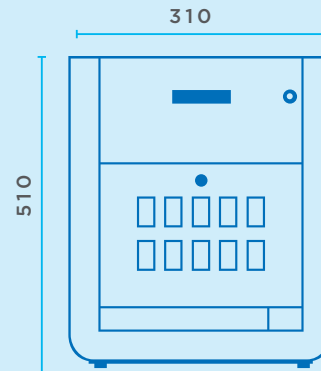

CRYSTAL
DESKTOP
HIGH CAPACITY
YET COMPACT

CRYSTAL DESKTOP

The Crystal Desktop is a high capacity yet compact cigarette vending machine.

Either anchored to the wall, or placed on the counter, the Crystal Desktop is ideally suited to any business establishment.

COIN
CHANGE
GIVER

LCD DISPLAY 2
LINES X
16 CHARACTERS

LED
LIGHTING

NUMERIC
KEYPAD FOR
PROGRAMMING

TELEMETRY
CONNECTION
WITH GMBOS

CRYSTAL DESKTOP	
Dimensions	510 mm x 425 mm x 310 mm
Weight	30 kg
Number of channels	10
Number of pushbuttons	10
Capacity per channel	12 packets
Capacity	120 packets
Coin change giver	6 tubes