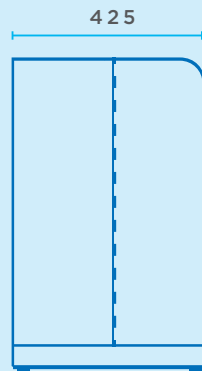

COIN
CHANGE
GIVER

LCD DISPLAY 2
LINES X
16 CHARACTERS

LED
LIGHTING

NUMERIC
KEYPAD FOR
PROGRAMMING

TELEMETRY
CONNECTION
WITH GMBOS

CRYSTAL DESKTOP	
Dimensions	510 mm x 425 mm x 310 mm
Weight	30 kg
Number of channels	10
Number of pushbuttons	10
Capacity per channel	12 packets
Capacity	120 packets
Coin change giver	6 tubes